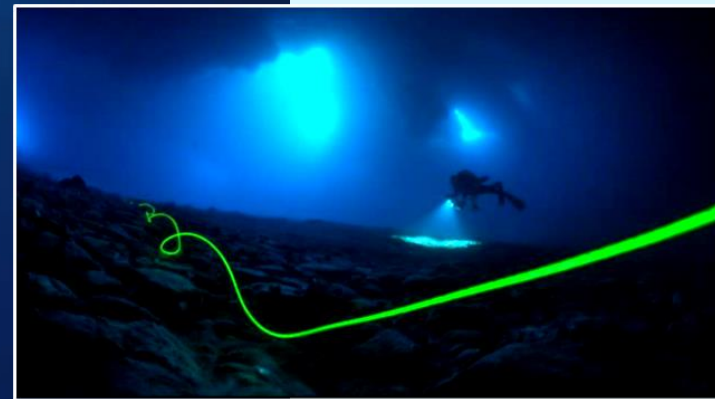

25m Submersible Waysafe

Waysafe is devised to give long-term, autonomous marking, signaling, and guidance when visibility is low using a bright continuous luminescence rope. Its aim is to provide assistance and security to all divers who need guiding in low or no visibility water conditions, in either open or closed environments.

Users can see and be seen in the dark, while remaining free in to undertake the required activity.

The luminous lifelines provides operators with greater security and efficiency and reduces stress levels.

Waysafe sturdy construction is designed for professional use. This product has been developed in collaboration with military and professional divers.

Features and Benefits:

- Pressure Resistant to 10 Bars / 100m
- Negative buoyancy
- Colours: Blue/Green and Lime/Green
- Length 25m
- Diameter 4 mm
- 135mm x 139mm x 195 mm
- Tensile Force 40 Kg
- Battery Autonomy 3.5 Hours
- Battery Technology Li-ion
- Charging Time 90-240 VAC 2.5-3 Hours
- Approval CE

Applications:

Salvage Diving, Search & Rescue Diving, Archaeological Dives, Underwater Site Marking, Cave Diving, Technical Diving Jack Stay Searches

It's in our DNA

Fire

Military

Police

Rescue & Rescue

Typical Users: