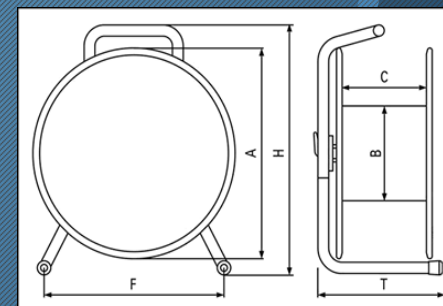

Battery Waysafe

Illumination Durations at 60m

Full Illumination mode: 30 Hours
Tensile Strength 65 Kilos
Cable Diameter; 5 mm

Power Output

Voltage: 12 v Nominal
14.4v Max

Recharge Information

Recharge time: 3.5 Hours
No of Recharges: 600

Weights

Part Numbers PWBA-60M

IP Rating

Dimensions

IP65

A = 235 mm
C = 110mm
H = 300mm

B = 135mm
F = 210mm
T = 180mm

**60m
Waysafe B.A. Line**